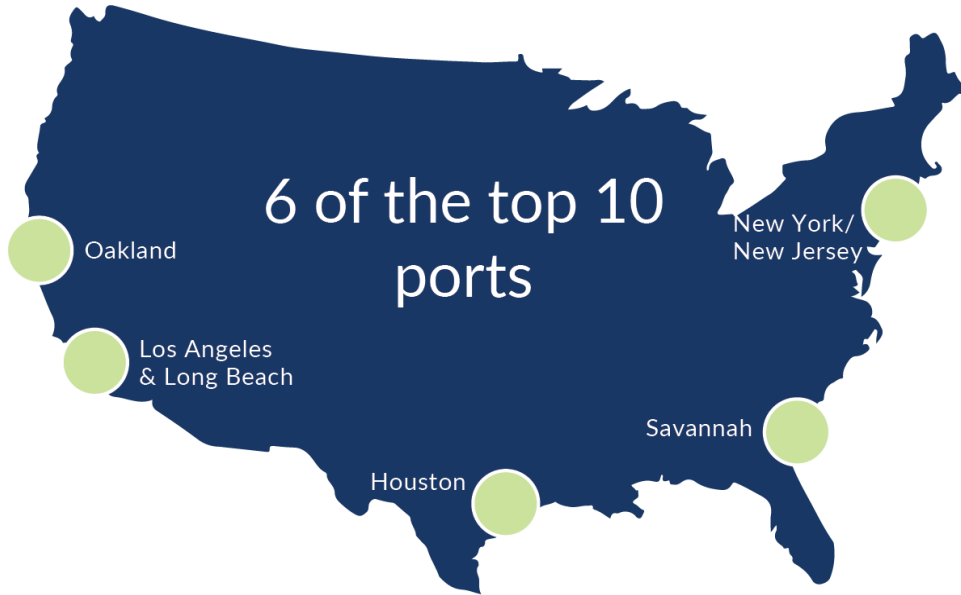

# Participant Overview

U.S. Container Terminal Capacity

Ocean Carrier TEU

Participating Importers

4 of top 5  
10 of top 20

# FLOW Dashboard

Available FLOW data includes:

- Bookings
- Marine Terminal Slots
- Chassis Availability
- Gate Moves

*With more  
on the way!*