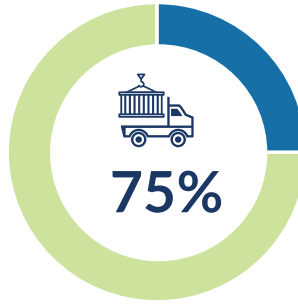

# Participant Overview

U.S. Container Terminal Capacity

Ocean Carrier TEU

Participating Importers

4 of top 5  
10 of top 20

# FLOW Dashboard

Available FLOW data includes:

- Bookings
- Marine Terminal Slots
- Chassis Availability
- Gate Moves

*With more  
on the way!*