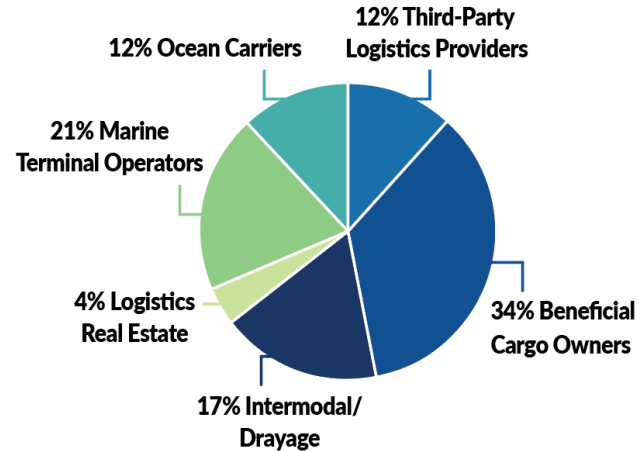

# Participant Overview

U.S. Container Terminal Capacity

Ocean Carrier TEU

Participating Importers

4 of top 5  
10 of top 20

# FLOW Dashboard

Available FLOW data includes:

- Bookings
- Marine Terminal Slots
- Chassis Availability
- Gate Moves

*With more  
on the way!*